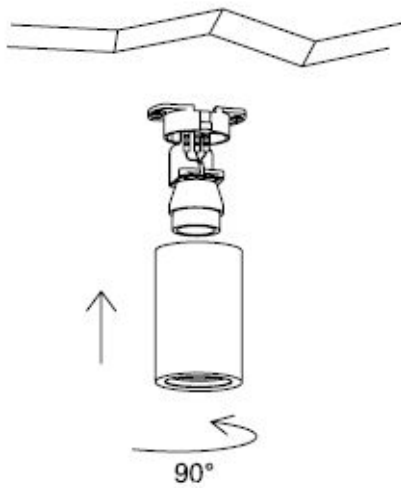

Line drawing of the item

Item number:35100/11/31

Installation drawing

1

2

3

4

Technical details

materials used:	Gypsum	
color:	white	
dimmable and how is the fixture dimmable:		
size:	Height:	112mm
	Length:	
	Width:	Φ 70mm
	Net Weight:	0.45kgs
power requirements:	220~240V~50HZ	
bulb type and maximum Wattage:	Gu10	Max.35W
number of bulbs:	1xGU10	
IP degree:	IP20	