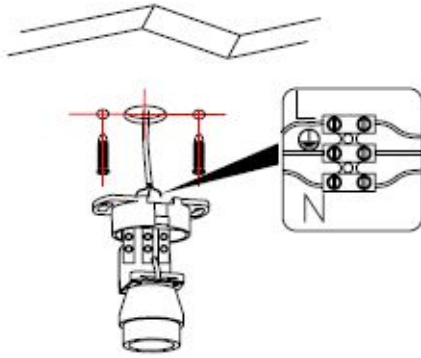

Line drawing of the item

Item number:35100/11/31

Installation drawing

1

2

3

4

Technical details

materials used:	Gypsum	
color:	white	
dimmable and how is the fixture dimmable:		
size:	Height:	112mm
	Length:	
	Width:	Φ 70mm
	Net Weight:	0.45kgs
power requirements:	220~240V~50HZ	
bulb type and maximum Wattage:	Gu10	Max.35W
number of bulbs:	1xGU10	
IP degree:	IP20	