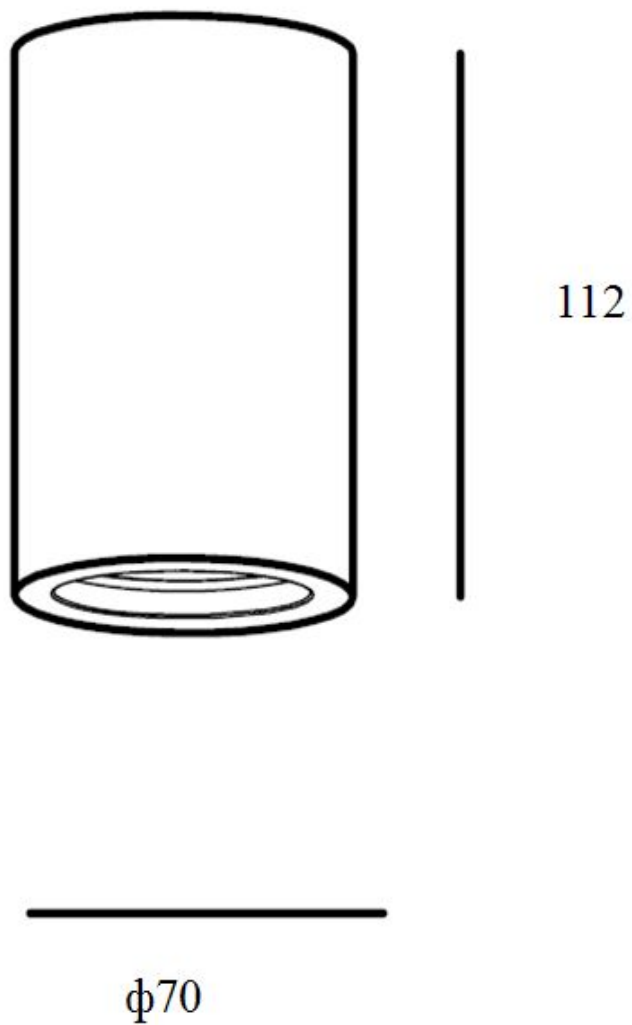

Line drawing of the item

Item number:35100/11/31

Installation drawing

1

2

3

4

Technical details

materials used:	Gypsum	
color:	white	
dimmable and how is the fixture dimmable:		
size:	Height:	112mm
	Length:	
	Width:	Φ 70mm
	Net Weight:	0.45kgs
power requirements:	220~240V~50HZ	
bulb type and maximum Wattage:	Gu10	Max.35W
number of bulbs:	1xGU10	
IP degree:	IP20	