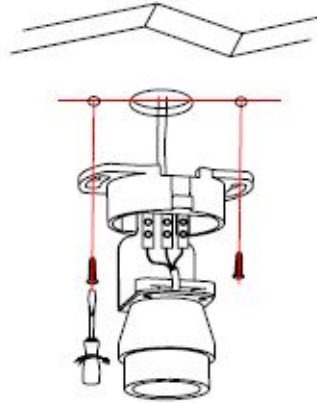

Line drawing of the item

Item number:35100/11/31

Installation drawing

1

2

3

4

Technical details

materials used:	Gypsum	
color:	white	
dimmable and how is the fixture dimmable:		
size:	Height:	112mm
	Length:	
	Width:	Φ 70mm
	Net Weight:	0.45kgs
power requirements:	220~240V~50HZ	
bulb type and maximum Wattage:	Gu10	Max.35W
number of bulbs:	1xGU10	
IP degree:	IP20	