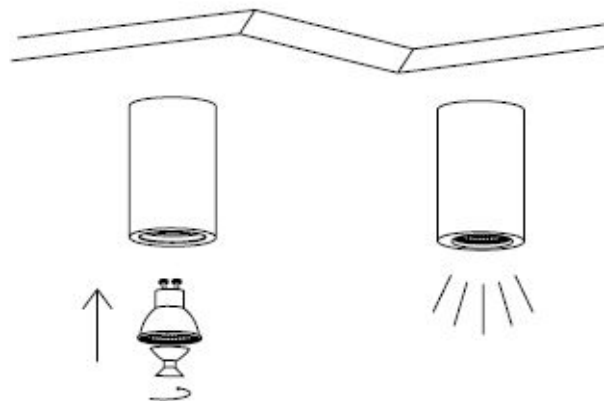

Line drawing of the item

Item number:35100/11/31

Installation drawing

1

2

3

4

Technical details

materials used:	Gypsum	
color:	white	
dimmable and how is the fixture dimmable:		
size:	Height:	112mm
	Length:	
	Width:	Φ 70mm
	Net Weight:	0.45kgs
power requirements:	220~240V~50HZ	
bulb type and maximum Wattage:	Gu10	Max.35W
number of bulbs:	1xGU10	
IP degree:	IP20	