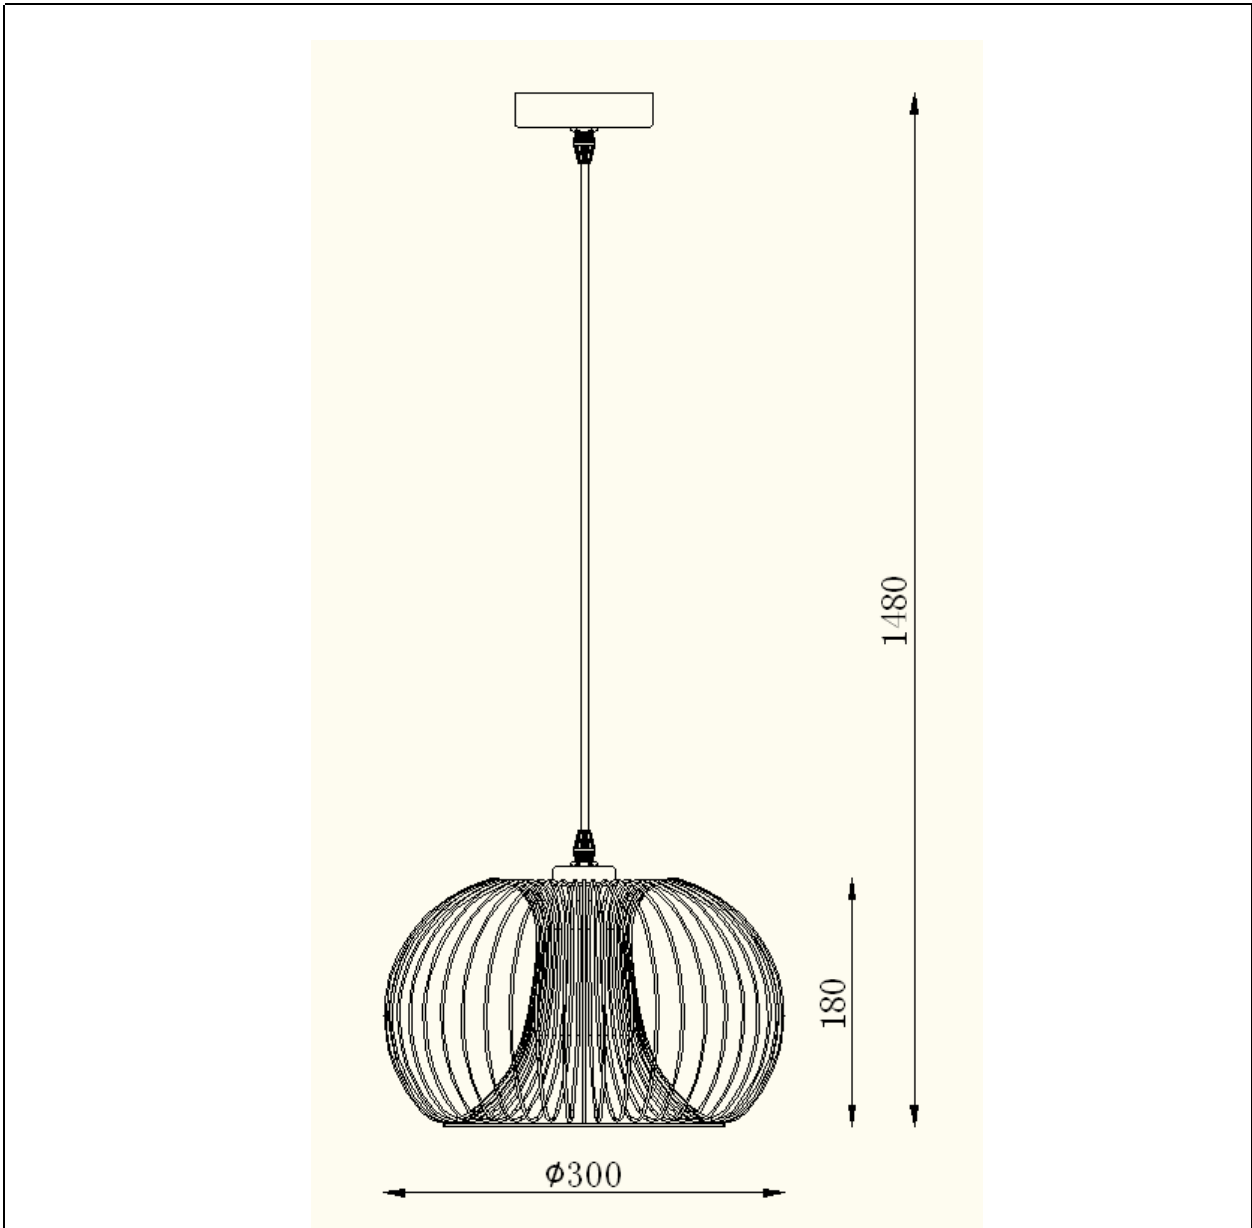

☎ 599 39 13 91

contact@tbilisi-lighting.ge

Item number: LU-556807

Technical details

Materials used:	Metal
Color:	Copper
Dimmable and how is fixture dimmable	
Size:	Height: 148cm
	Length: 30cm
	Width: 30cm
	Net weight: 0.82kg
Power requirements:	220-240V~50Hz
Bulb type and maximum wattage:	E27 Max. 60W
Number of bulbs:	1XE27
IP degree:	IP 20