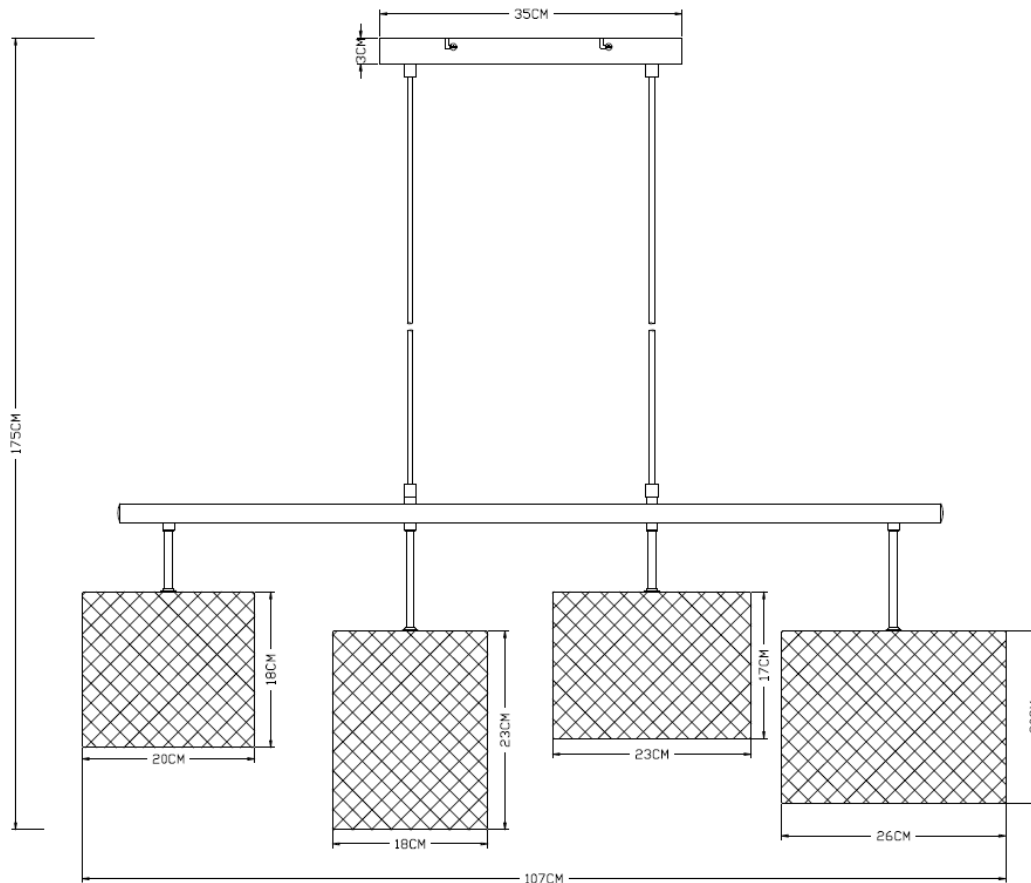

☎ 599 39 13 91

contact@tbilisi-lighting.ge

Line drawing of the item

Item number: LU-556809

Technical details

Materials used:	Metal
Color:	Black+Light wood
Dimmable and how is fixture dimmable	No.
Size:	Height: 175cm
	Length: 35cm
	Width: 107cm
	Net weight: 2.40kg
Power requirements:	220-240V~50Hz
Bulb type and maximum wattage:	E27 Max.60W
Number of bulbs:	4XE27
IP degree:	IP20