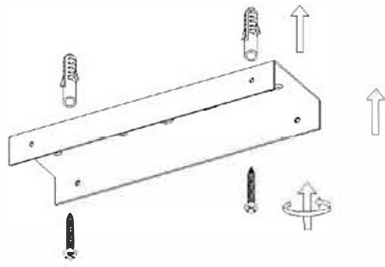

1

2

3

4

5

6

LU-556819

GU10 LED bulb only