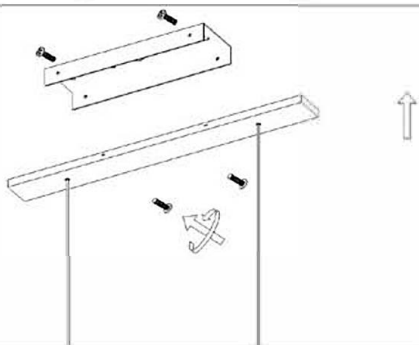

1

2

3

4

5

6

LU-556819

GU10 LED bulb only