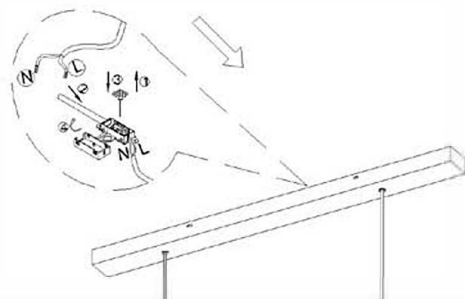

1

2

3

4

5

6

LU-556819

GU10 LED bulb only