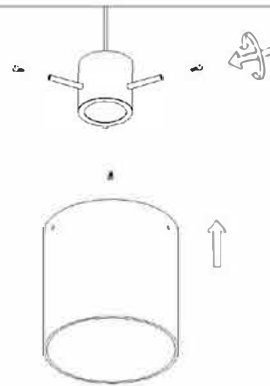

☎ 599 39 13 91

contact@tbilisi-lighting.ge

Item number: LU-556819

Technical details

Materials used:	Aluminum+Glass
Color:	Black
Dimmable and how is fixture dimmable	Yes
Size:	Height: 1500mm
	Length: 1000mm
	Width: 200mm
	Net weight: 1.5kg
Power requirements:	220-240V~50Hz
Bulb type and maximum wattage:	GU10 LED Max.5W
Number of bulbs:	2pcs
IP degree:	IP20

1

2

3

4

5

6

LU-556819

GU10 LED bulb only