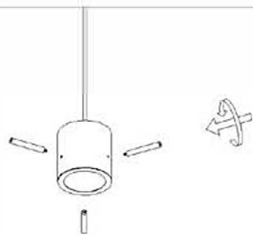

1

2

3

4

5

6

LU-556819

GU10 LED bulb only