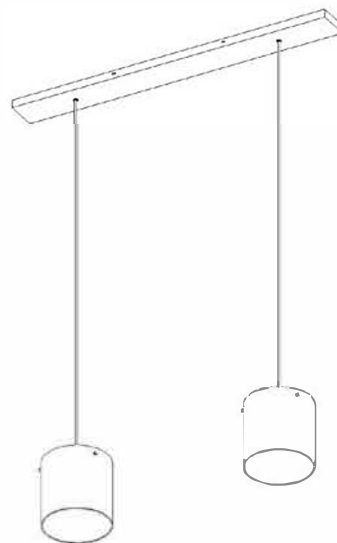

☎ 599 39 13 91

contact@tbilisi-lighting.ge

Item number: LU-556819

Technical details

Materials used:	Aluminum+Glass
Color:	Black
Dimmable and how is fixture dimmable	Yes
Size:	Height: 1500mm
	Length: 1000mm
	Width: 200mm
	Net weight: 1.5kg
Power requirements:	220-240V~50Hz
Bulb type and maximum wattage:	GU10 LED Max.5W
Number of bulbs:	2pcs
IP degree:	IP20

1

2

3

4

5

6

LU-556819

GU10 LED bulb only