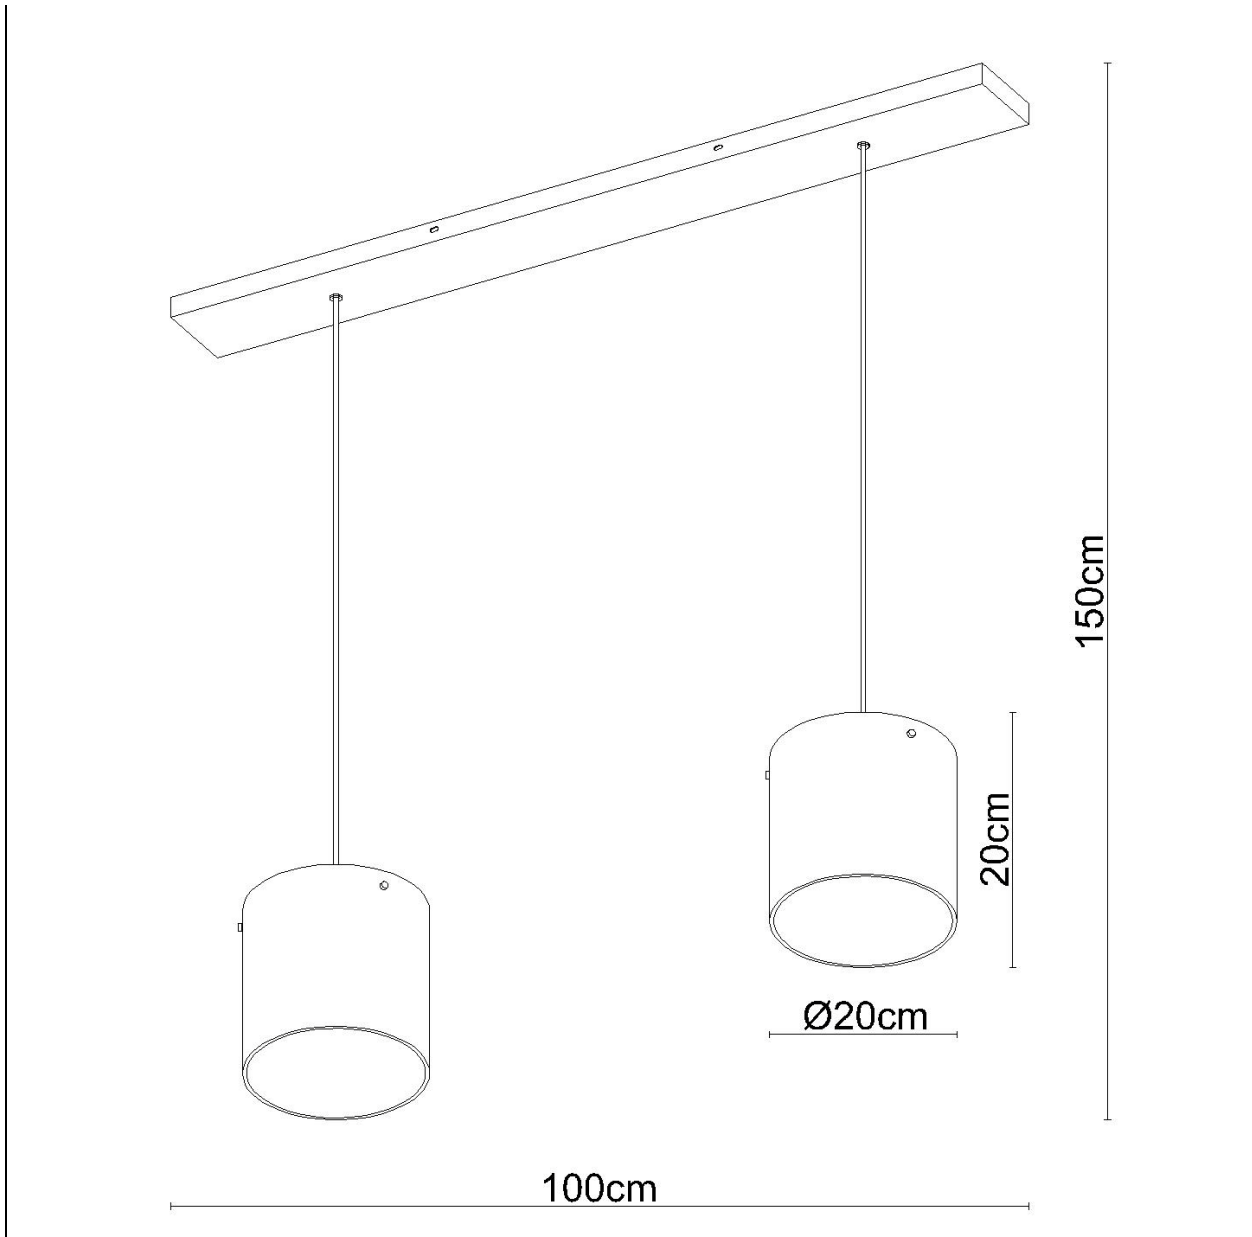

☎ 599 39 13 91

contact@tbilisi-lighting.ge

Item number: LU-556819

Technical details

Materials used:	Aluminum+Glass
Color:	Black
Dimmable and how is fixture dimmable	Yes
Size:	Height: 1500mm
	Length: 1000mm
	Width: 200mm
	Net weight: 1.5kg
Power requirements:	220-240V~50Hz
Bulb type and maximum wattage:	GU10 LED Max.5W
Number of bulbs:	2pcs
IP degree:	IP20

1

2

3

4

5

6

LU-556819

GU10 LED bulb only