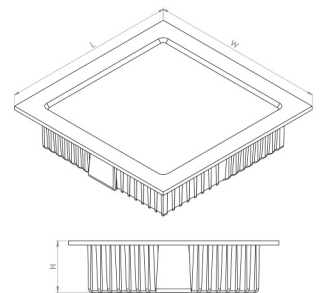

Square Backlight Downlight Led Armature

Technical Specifications

Body: Aluminum

Body Colors: White

Diffuser: Opal Polycarbon

LED Chip: Samsung

Driver: Origin Taiwan

CRI: 80

IP: 20

LED

IP20

Product Code	Power	Color Temperature	Luminous Flux	Dimensions	 (mm)	Piece Per Pack
BL-BD-1001	8W	3000 K	600	90 x 90 x 25	70 x 70	36
✓ BL-BD-1002	8W	4000 K	600	90 x 90 x 25	70 x 70	36
BL-BD-1003	8W	6500 K	600	90 x 90 x 25	70 x 70	36
BL-BD-1004	12W	3000 K	1200	120 x 120 x 25	100 x 100	36
BL-BD-1005	12W	4000 K	1200	120 x 120 x 25	100 x 100	36
BL-BD-1006	12W	6500 K	1200	120 x 120 x 25	100 x 100	36
BL-BD-1007	18W	3000 K	1800	120 x 120 x 25	100 x 100	24
BL-BD-1008	18W	4000 K	1800	120 x 120 x 25	100 x 100	24
BL-BD-1009	18W	6500 K	1800	120 x 120 x 25	100 x 100	24
BL-BD-1010	24W	3000 K	2400	170 x 170 x 25	150 x 150	24
BL-BD-1011	24W	4000 K	2400	170 x 170 x 25	150 x 150	24
BL-BD-1012	24W	6500 K	2400	170 x 170 x 25	150 x 150	24