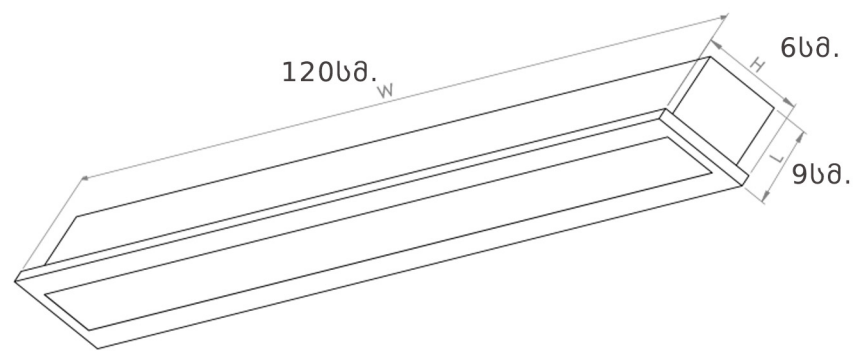

Technical Specifications

Body: Aluminum

Diffuser: Polycarbon Glass

LED Chip: Origin Taiwan

Driver: Origin Taiwan

CRI: 80

IP: 54

LED IP54

Product Code	Power	Color Temperature	Luminious Flux	Dimensions	Piece Per Pack
BL-L1-1001	15W	4000 K	1800	600 x 90 x 66	1
BL-L1-1002	15W	6500 K	1800	600 x 90 x 66	1
BL-L1-1003	20W	4000 K	2400	600 x 90 x 66	1
BL-L1-1004	20W	6500 K	2400	600 x 90 x 66	1
BL-L1-1005	30W	4000 K	3600	1200 x 90 x 66	1
BL-L1-1006	30W	6500 K	3600	1200 x 90 x 66	1
BL-L1-1007	40W	4000 K	4800	1200 x 90 x 66	1
BL-L1-1008	40W	6500 K	4800	1200 x 90 x 66	1
BL-L1-1009	45W	4000 K	5400	1500 x 90 x 66	1
BL-L1-1010	45W	6500 K	5400	1500 x 90 x 66	1
BL-L1-1011	50W	4000 K	6000	1500 x 90 x 66	1
BL-L1-1012	50W	6500 K	6000	1500 x 90 x 66	1