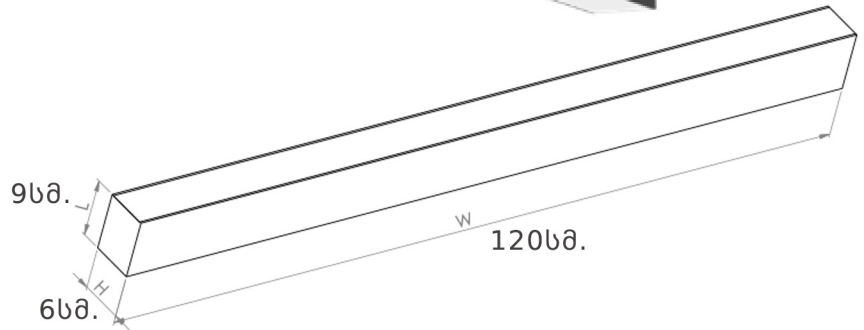

Surface Mounted Slim Led Fixture - Opal Lens

Technical Specifications

Body: Aluminum

Diffuser: Polycarbon Glass

LED Chip: Origin Taiwan

Driver: Origin Taiwan

CRI: 80

IP: 54

* 1 m. Hanger Wire

LED

IP54

Product Code	Power	Color Temperature	Luminous Flux	Dimensions	Piece Per Pack
BL-L1-2001	15W	4000 K	1800	600 x 90 x 66	1
BL-L1-2002	15W	6500 K	1800	600 x 90 x 66	1
BL-L1-2003	20W	4000 K	2400	600 x 90 x 66	1
BL-L1-2004	20W	6500 K	2400	600 x 90 x 66	1
BL-L1-2005	30W	4000 K	3600	1200 x 90 x 66	1
BL-L1-2006	30W	6500 K	3600	1200 x 90 x 66	1
BL-L1-2007	40W	4000 K	4800	1200 x 90 x 66	1
BL-L1-2008	40W	6500 K	4800	1200 x 90 x 66	1
BL-L1-2009	45W	4000 K	5400	1500 x 90 x 66	1
BL-L1-2010	45W	6500 K	5400	1500 x 90 x 66	1
BL-L1-2011	50W	4000 K	6000	1500 x 90 x 66	1
BL-L1-2012	50W	6500 K	6000	1500 x 90 x 66	1